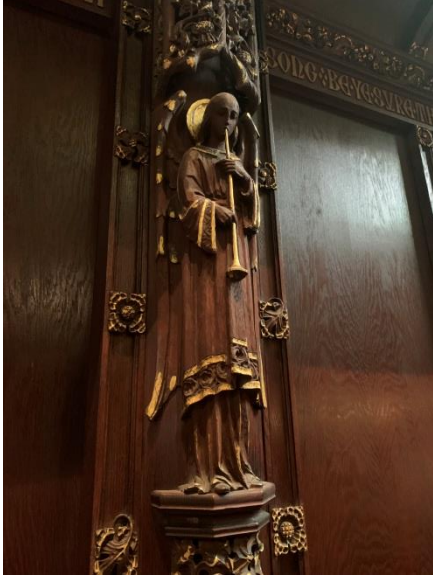

VIEWS OF GRACE

THE CHANCEL AND WOOD CARVINGS

Left: A carved angel, painted with gold leaf plays a trumpet.

Right: The Shield of Saint Peter.

Below: Pictures of The Bishop's Seat and Prayer Desk.

Left: A carving of the Bishop's Mitre (Hat) and the word "Sanctus" meaning Holy above the Bishop's Stall.

Below: The Seal of the Bishop of the Diocese of Rhode Island. The seal features Christ crucified on an anchor, above him are three symbols of a Bishop: a mitre framed by a key and crozier.

Below: The Bishop's Prayer Desk is inscribed with the words "Crux mihi Ancora" which translates as "The Cross is my Anchor."